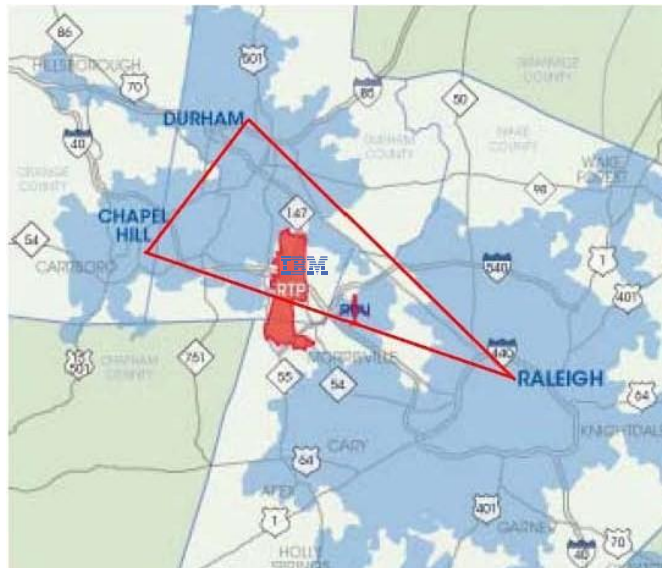

IBM Software Executive Briefing Program

Welcome to the

Software Executive Briefing Center – RTP, NC

Welcome

We look forward to your visit to the IBM Software Executive Briefing Center in Research Triangle Park, NC. To help facilitate your stay, this reference guide will provide directions, local accommodations and points of interests.

Airport

Raleigh-Durham International Airport services our area and is a 10-15 minute drive to our site.

Directions and Transportation

Hotels

Restaurants

Entertainment

Contact Information

3039 Cornwallis Rd.

Research Triangle Park, NC 27709

EBC Main Line: (919) 254-1755

Directions

From Raleigh-Durham International Airport to IBM SW EBC:

Take I-40 West as you exit the airport. Travel 3.3 miles on I-40 West. Take the Davis Drive Exit #280. Turn right at the top of the exit ramp. Go 1.2 miles on Davis Drive to stoplight at Cornwallis Rd. Go straight and enter IBM property through the Main Gate Visitor Entrance and inform security you are going to B002 Main Lobby. Follow signs to Executive Briefing Centers and B002 Visitor parking lot.